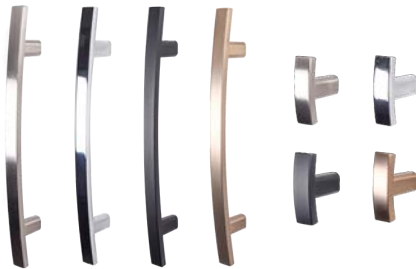

Shaker Fusion Storm

FUSION: Slab drawer fronts in combination with 5-piece door fronts.

DOOR STYLES AND COLORS

Snow Gloss Slab

SLAB: A clean, modern look available in 9 colors and a primed-for-paint option.

Graphite Slide

SLIDE: An enhanced shaker style available in 4 colors.

HANDLES, PULLS & KNOBS

Bar Pull

Satin Nickel & Matte Black
4-1/2", 6"; 2" T-Knob;
1-1/4" Round Knob

Artisan

Satin Nickel, Chrome,
Matte Black, Rose Gold
4-3/4", 6-1/16"; 1-7/32" Knob

Cottage

Satin Nickel, Chrome,
Matte Black, Rose Gold
4-1/2", 5-7/8"; 1-7/32" Knob

Arch

Satin Nickel, Chrome,
Matte Black, Rose Gold
6", 7-1/8"; 1-7/16" Knob

Loft

Satin Nickel, Chrome,
Matte Black, Rose Gold
4-5/8", 5-7/8"; 15/16" Knob

Square

Satin Nickel, Chrome,
Matte Black, Rose Gold
4-1/4", 5-7/16"; 15/16" Knob

CALL YOUR REP TODAY
TO FIND OUT MORE!